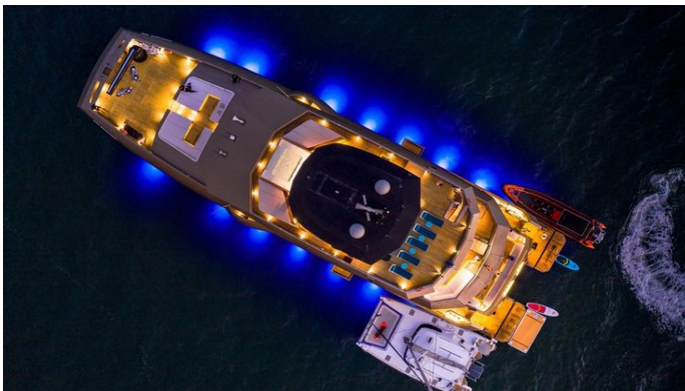

MORE PHOTOS, VIDEO OR INTERACTIVE DECK PLANS: