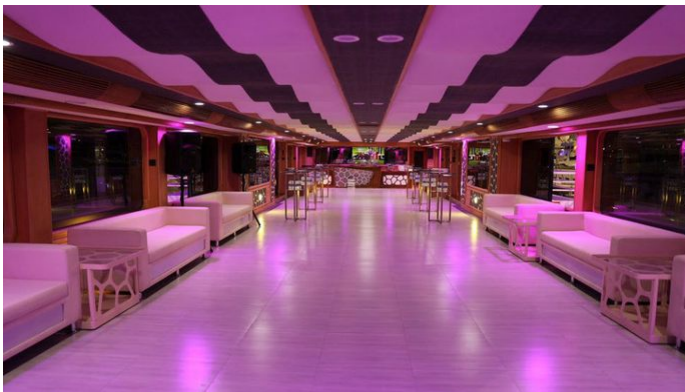

MORE PHOTOS, VIDEO OR INTERACTIVE DECK PLANS: