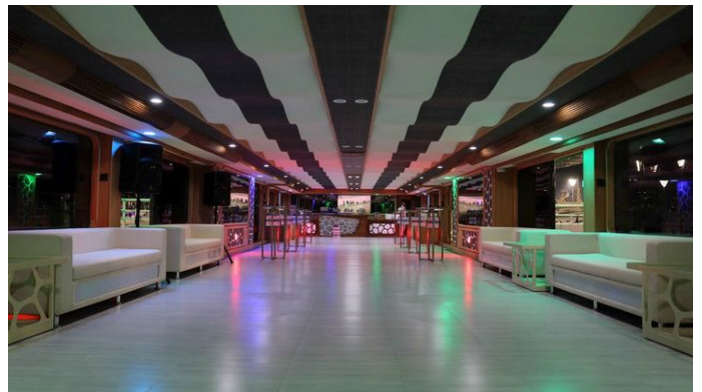

MORE PHOTOS, VIDEO OR INTERACTIVE DECK PLANS: