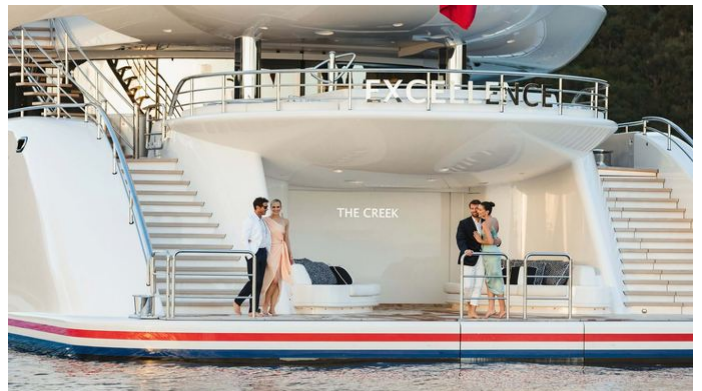

MORE PHOTOS, VIDEO OR INTERACTIVE DECK PLANS: