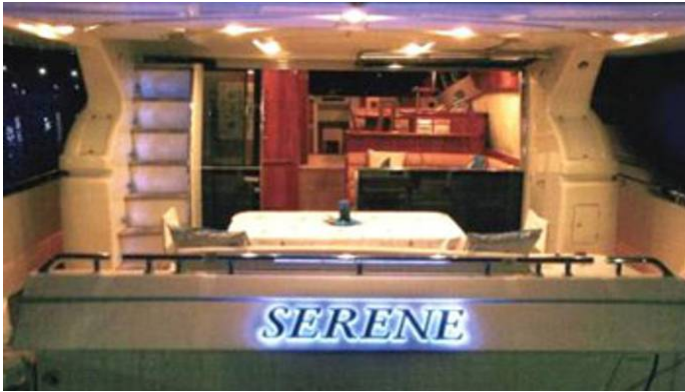

SERENE

Yacht Charter Details for 'Serene', the 20.73m Superyacht built by Ferretti Yachts

SPECIFICATIONS

LENGTH
20.73m / 68'

BEAM DRAFT
5.64m / 18'6 1.74m / 5'9

YEAR REFIT
2001

CRUISING SPEED
26 Knots

ACCOMMODATION

[CLICK HERE](#) 

or SCAN QR CODE

MORE PHOTOS, VIDEO OR INTERACTIVE DECK PLANS:

[CLICK HERE](#)

SERENE YACHT CHARTER

Superyacht SERENE was built in 2001 by Ferretti Yachts. She is a 20.73m / 68' motor yacht with exterior design by . Serene offers accommodation for up to 8 guests in 4 cabins with additional room for her crew of 3. She features a variety of amenities to ensure comfortable charter vacations. She also carries an impressive collection of toys as listed below.