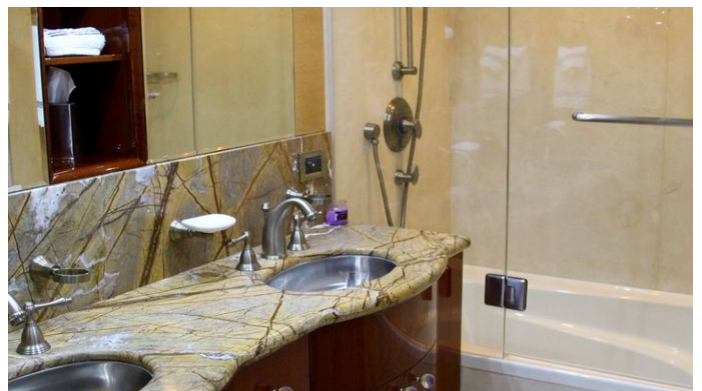

[CLICK HERE](#)

or SCAN QR CODE

MORE PHOTOS, VIDEO OR INTERACTIVE DECK PLANS:

[CLICK HERE](#)

VICTORIA 68 YACHT CHARTER

Superyacht VICTORIA 68 was built in 2006 by Lazzara. She is a 20.73m / 68' motor yacht with exterior design by . Victoria 68 offers accommodation for up to 6 guests in 3 cabins with additional room for her crew of . She features a variety of amenities to ensure comfortable charter vacations. She also carries an impressive collection of toys as listed below.

VICTORIA 68 AMENITIES & TOYS

For a full up-to-date list of leisure facilities or amenities onboard Motor Yacht Victoria 68 please contact your Yacht Charter Broker prior to booking your vacation. If there is a particular water toy that you would like, but it is not listed, then it may be possible to rent this equipment for you.