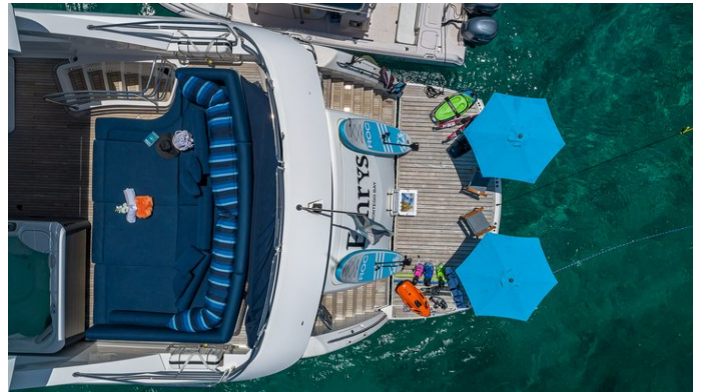

MORE PHOTOS, VIDEO OR INTERACTIVE DECK PLANS: