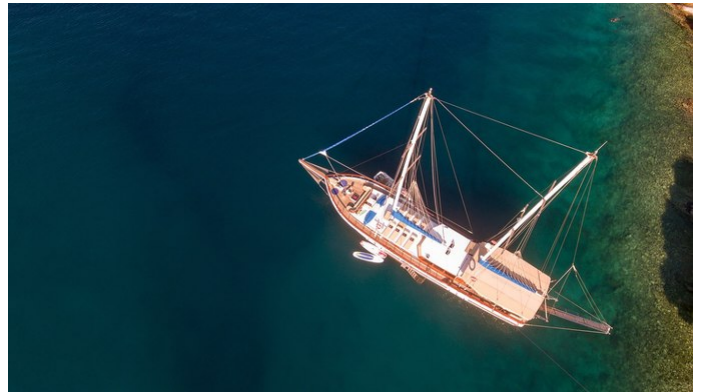

MALENA

Yacht Charter Details for 'Malena', the 27m Superyacht built by Custom

SPECIFICATIONS

LENGTH
27m / 88'7

BEAM
6.4m / 21'

DRAFT
2.6m / 8'6

YEAR
1997

REFIT
2013

Details correct as of 20 Sep, 2024

FOR MORE INFORMATION:

[CLICK HERE](#)

or SCAN QR CODE

MORE PHOTOS, VIDEO OR INTERACTIVE DECK PLANS:

[CLICK HERE](#)

MALENA YACHT CHARTER

Superyacht MALENA was built in 1997 by Custom. She is a 27m / 88'7 sail yacht with exterior design by . Malena offers accommodation for up to 10 guests in 5 cabins with additional room for her crew of 4. She features a variety of amenities to ensure comfortable charter vacations. She also carries an impressive collection of toys as listed below.

MALENA AMENITIES & TOYS

Wi-Fi

Sunpads

Air Conditioning

For a full up-to-date list of leisure facilities or amenities onboard Sail Yacht Malena please contact your Yacht Charter Broker prior to booking your vacation. If there is a particular water toy that you would like, but it is not listed, then it may be possible to rent this equipment for you.