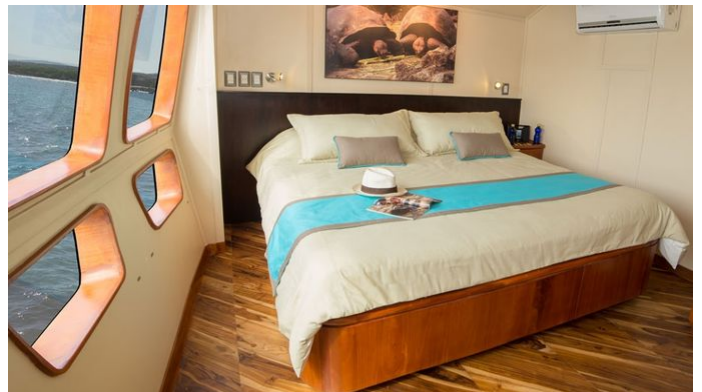

CRUISING SPEED
0 Knots

ACCOMMODATION

GUESTS	CABINS	CREW
16	9	12

CABIN CONFIGURATION

1 Master	1 VIP
7 Double	

CHARTER RATES

SUMMER
from
\$72,450 / week + expenses

WINTER
from
\$72,450 / week + expenses

Details correct as of 19 Sep, 2024

FOR MORE INFORMATION:

[CLICK HERE](#) 

or SCAN QR CODE

MORE PHOTOS, VIDEO OR INTERACTIVE DECK PLANS:

[CLICK HERE](#)

MAJESTIC YACHT CHARTER

Superyacht MAJESTIC was built in 2013 by Custom. She is a 35.66m / 117' motor yacht with exterior design by . Majestic offers accommodation for up to 16 guests in 9 cabins with additional room for her crew of 12. She features a variety of amenities to ensure comfortable charter vacations. She also carries an impressive collection of toys as listed below.