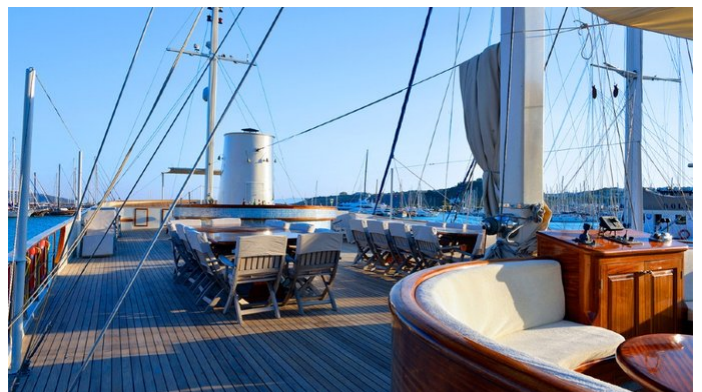

MORE PHOTOS, VIDEO OR INTERACTIVE DECK PLANS: