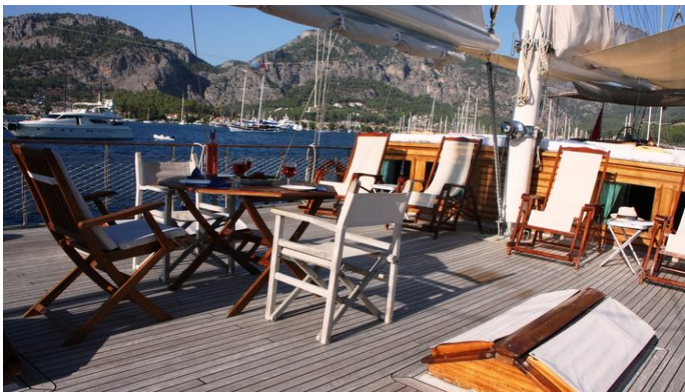

AMAZON SOLO

Yacht Charter Details for 'Amazon Solo', the 28m Superyacht built by Custom

SPECIFICATIONS

LENGTH
28m / 91'10

BEAM
7m / 23'

DRAFT
0m / 0'

YEAR
1998

REFIT
2014

[CLICK HERE](#)

or SCAN QR CODE

MORE PHOTOS, VIDEO OR INTERACTIVE DECK PLANS:

[CLICK HERE](#)

AMAZON SOLO YACHT CHARTER

Superyacht AMAZON SOLO was built in 1998 by Custom. She is a 28m / 91'10 sail yacht with exterior design by . Amazon Solo offers accommodation for up to 12 guests in 6 cabins with additional room for her crew of 4. She features a variety of amenities to ensure comfortable charter vacations. She also carries an impressive collection of toys as listed below.

AMAZON SOLO AMENITIES & TOYS

For a full up-to-date list of leisure facilities or amenities onboard Sail Yacht Amazon Solo please contact your Yacht Charter Broker prior to booking your vacation. If there is a particular water toy that you would like, but it is not listed, then it may be possible to rent this equipment for you.