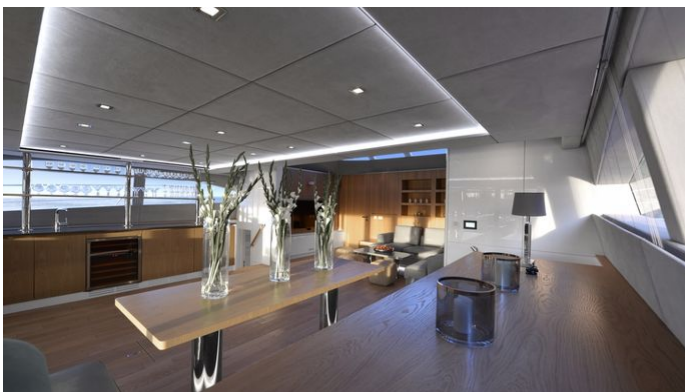

Details correct as of 19 Sep, 2024

FOR MORE INFORMATION:

[CLICK HERE](#) 

or SCAN QR CODE

MORE PHOTOS, VIDEO OR INTERACTIVE DECK PLANS:

[CLICK HERE](#)

BLUE BELLY YACHT CHARTER

Superyacht BLUE BELLY was built in 2015 by Sunreef Yachts. She is a 23.96m / 78'7 80 Sunreef Power motor yacht with exterior design by Sunreef Yachts and interior styling by Sunreef Yachts . Blue Belly offers accommodation for up to 8 guests in 4 cabins with additional room for her crew of . She features a variety of amenities to ensure comfortable charter vacations. She also carries an impressive collection of toys as listed below.

BLUE BELLY AMENITIES & TOYS

For a full up-to-date list of leisure facilities or amenities onboard Motor Yacht Blue Belly please contact your Yacht Charter Broker prior to booking your vacation. If there is a particular water toy that you would like, but it is not listed, then it may be possible to rent this equipment for you.