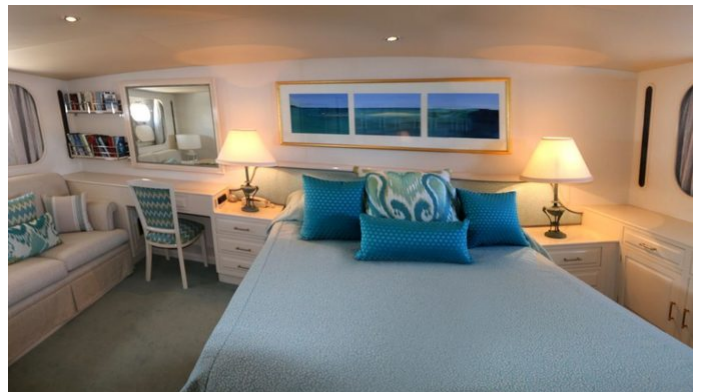

REFIT
2010

ACCOMMODATION

GUESTS	CABINS	CREW
6	3	3

CABIN CONFIGURATION
1 Master 2 Twin

CHARTER RATES

SUMMER
from
\$56,000 / week + expenses

WINTER
from
\$56,000 / week + expenses

Details correct as of 19 Sep, 2024

FOR MORE INFORMATION:

[CLICK HERE](#) 

or SCAN QR CODE

MORE PHOTOS, VIDEO OR INTERACTIVE DECK PLANS:

[CLICK HERE](#)

BAHAMA YACHT CHARTER

Superyacht BAHAMA was built in 1981 by Lloyds Ships. She is a 28m / 91'10 motor yacht with exterior design by . Bahama offers accommodation for up to 6 guests in 3 cabins with additional room for her crew of 3. She features a variety of amenities to ensure comfortable charter vacations, including, Air Conditioning & WiFi connection on board. She also carries an impressive collection of toys as listed below.

BAHAMA AMENITIES & TOYS

Wi-Fi

Air Conditioning

For a full up-to-date list of leisure facilities or amenities onboard Motor Yacht Bahama please contact your Yacht Charter Broker prior to booking your vacation. If there is a particular water toy that you would like, but it is not listed, then it may be possible to rent this equipment for you.