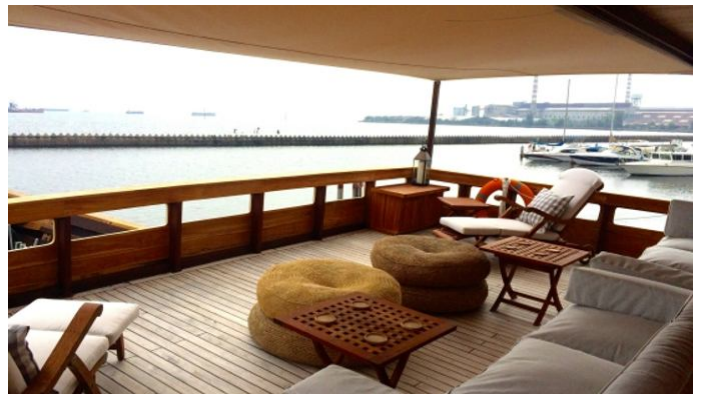

MORE PHOTOS, VIDEO OR INTERACTIVE DECK PLANS: