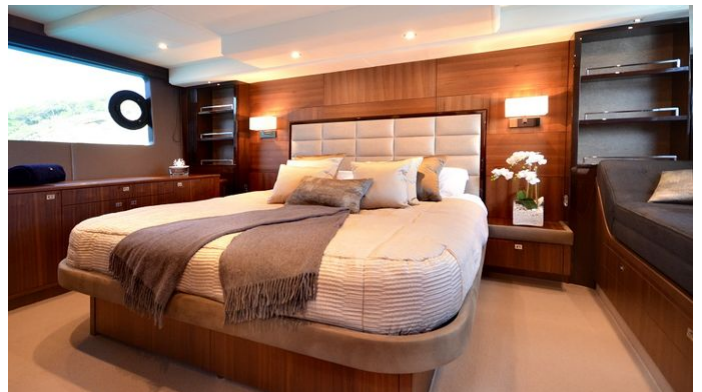

MORE PHOTOS, VIDEO OR INTERACTIVE DECK PLANS:

This document is not contractual. The yacht charters and their particulars displayed in the results above are displayed in good faith and whilst believed to be correct are not guaranteed. YachtCharterFleet.com does not warrant or assume any legal liability or responsibility for the accuracy, completeness, or usefulness of any information and/or images displayed. All information is subject to change without notice and is without warranty. Your preferred charter broker should provide you with yacht specifications, brochure and rates for your chosen dates during your charter yacht selection process. Starting prices are shown in a range of currencies for a one-week charter, unless otherwise indicated.