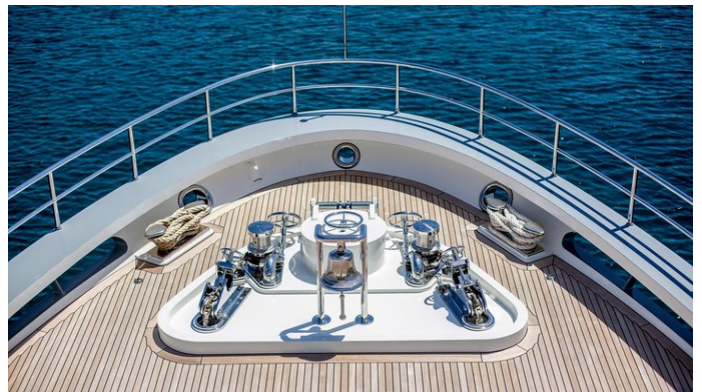

MORE PHOTOS, VIDEO OR INTERACTIVE DECK PLANS: