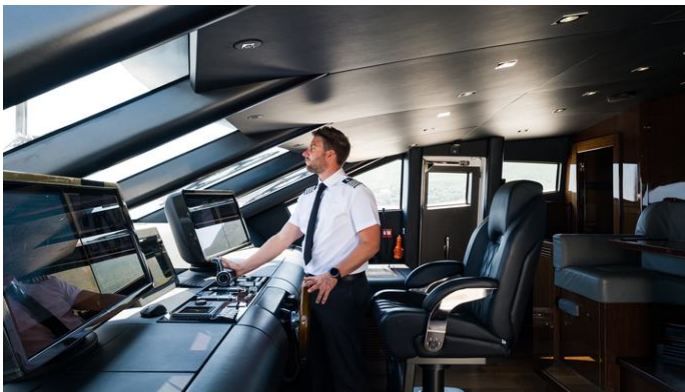

MORE PHOTOS, VIDEO OR INTERACTIVE DECK PLANS:

[CLICK HERE](#)