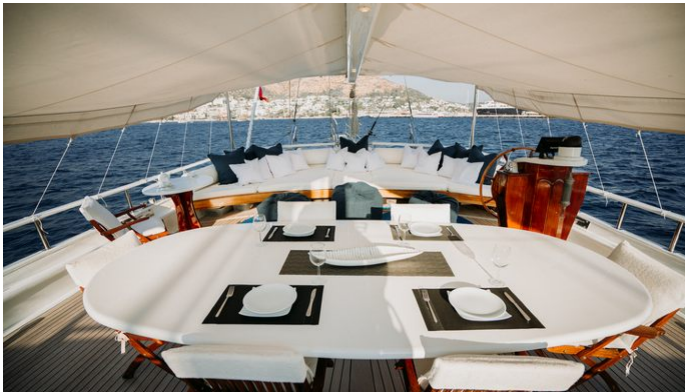

MORE PHOTOS, VIDEO OR INTERACTIVE DECK PLANS: