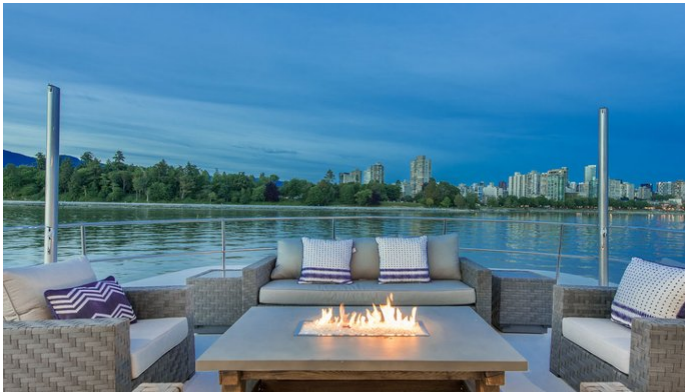

Details correct as of 20 Sep, 2024

FOR MORE INFORMATION:

[CLICK HERE](#)

or SCAN QR CODE

MORE PHOTOS, VIDEO OR INTERACTIVE DECK PLANS:

[CLICK HERE](#)

ASCENTE YACHT CHARTER

Superyacht ASCENTE was built in 1994 by Bradley. She is a 34.14m / 112' Westport 112 motor yacht with exterior design by Gregory Marshall and interior styling by Gregory Marshall . Ascente offers accommodation for up to 12 guests in 5 cabins with additional room for her crew of 7. She features a variety of amenities to ensure comfortable charter vacations. She also carries an impressive collection of toys as listed below.