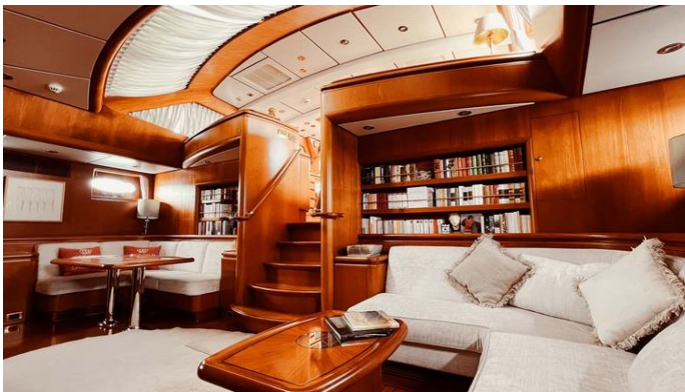

MORE PHOTOS, VIDEO OR INTERACTIVE DECK PLANS:

[CLICK HERE](#)