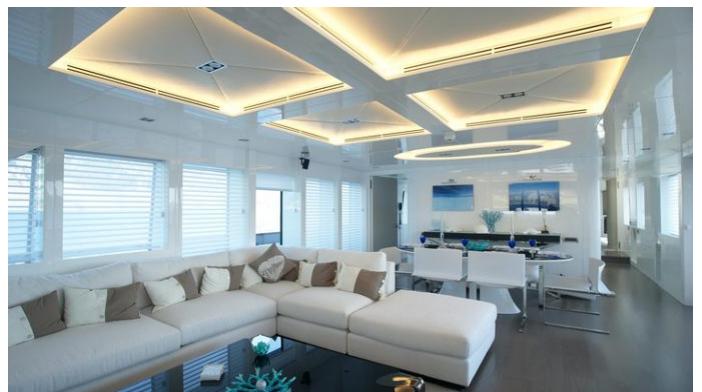

MORE PHOTOS, VIDEO OR INTERACTIVE DECK PLANS:

[CLICK HERE](#)

REM YACHT CHARTER

Superyacht REM was built in 2015 by Mengi-Yay. She is a 33.53m / 110' Custom motor yacht with exterior design by Karatas Yacht Design . REM offers accommodation for up to 10 guests in 5 cabins with additional room for her crew of 6. She features a variety of amenities to ensure comfortable charter vacations, including Tender Garage. She also carries an impressive collection of toys as listed below.