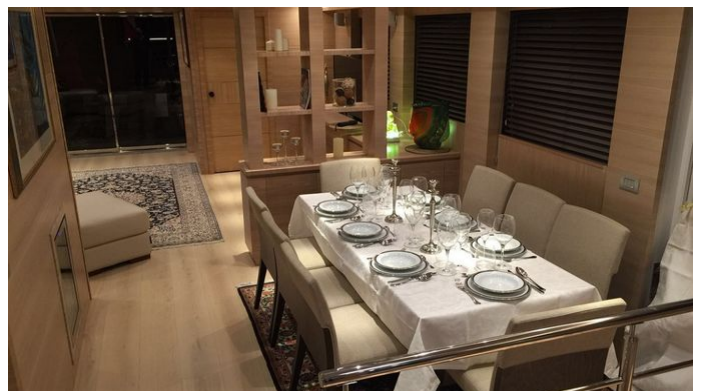

Details correct as of 20 Sep, 2024

FOR MORE INFORMATION:

[CLICK HERE](#)

or SCAN QR CODE

MORE PHOTOS, VIDEO OR INTERACTIVE DECK PLANS:

[CLICK HERE](#)

DON MICHELE YACHT CHARTER

Superyacht DON MICHELE was built in 2016 by C.Boat. She is a 27.3m / 89'7 motor yacht with exterior design by . Don Michele offers accommodation for up to 10 guests in 5 cabins with additional room for her crew of 5. She features a variety of amenities to ensure comfortable charter vacations, including, Air Conditioning, Stabilizers at Anchor, Stabilisers underway, WiFi connection on board, Gym/exercise equipment & Wheelchair Friendly. She also carries an impressive collection of toys as listed below.