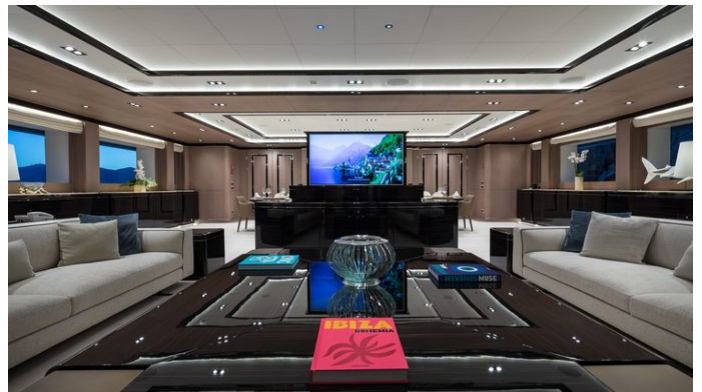

MORE PHOTOS, VIDEO OR INTERACTIVE DECK PLANS: