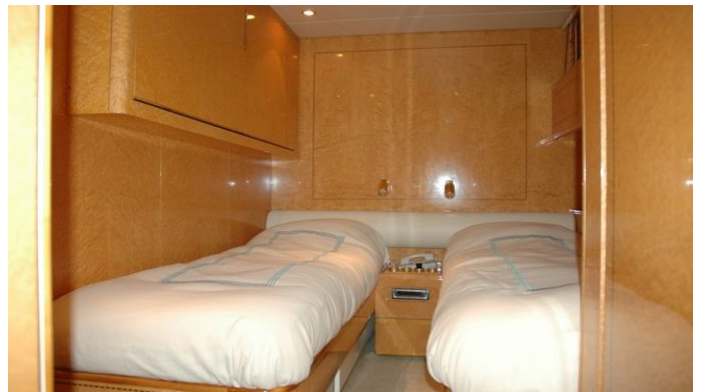

MORE PHOTOS, VIDEO OR INTERACTIVE DECK PLANS: