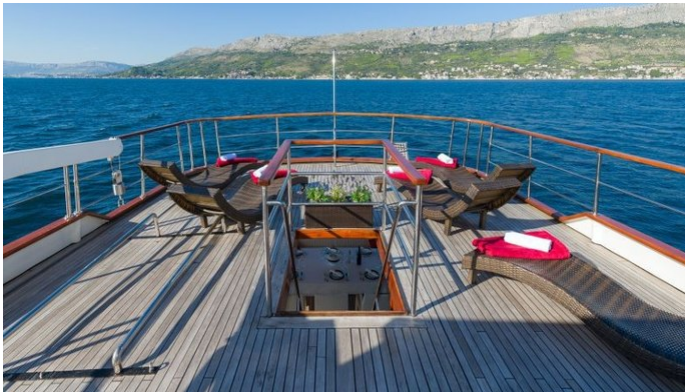

MORE PHOTOS, VIDEO OR INTERACTIVE DECK PLANS: