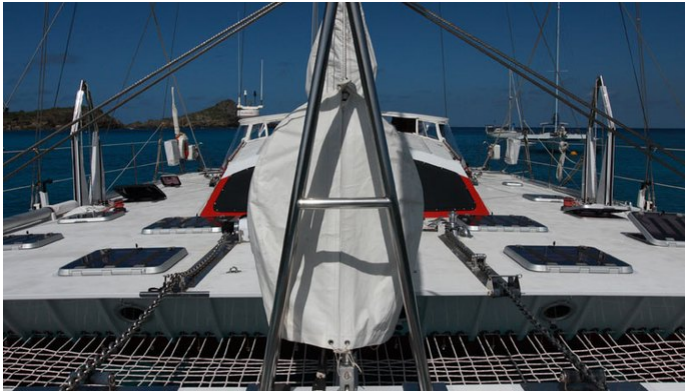

MORE PHOTOS, VIDEO OR INTERACTIVE DECK PLANS: