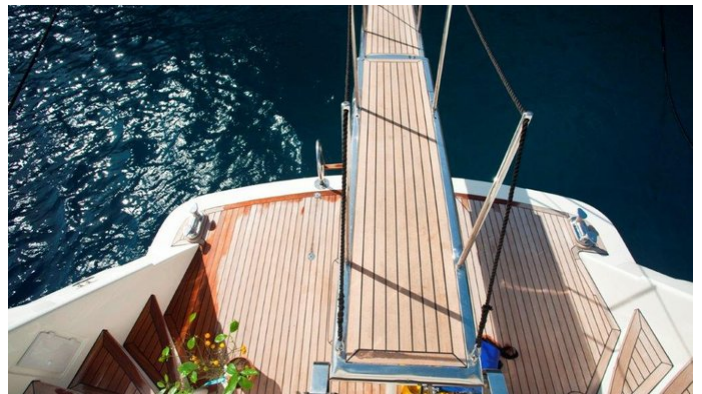

MORE PHOTOS, VIDEO OR INTERACTIVE DECK PLANS: