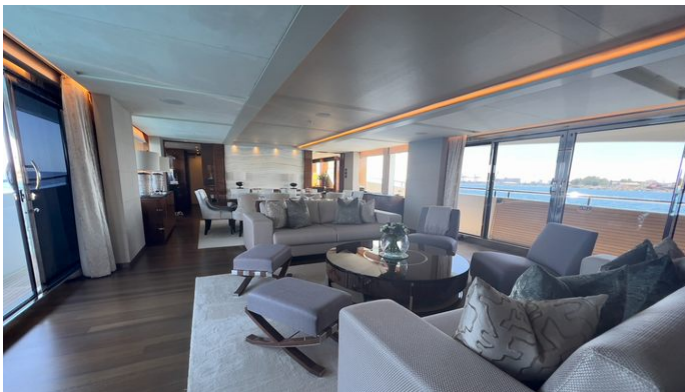

MORE PHOTOS, VIDEO OR INTERACTIVE DECK PLANS: