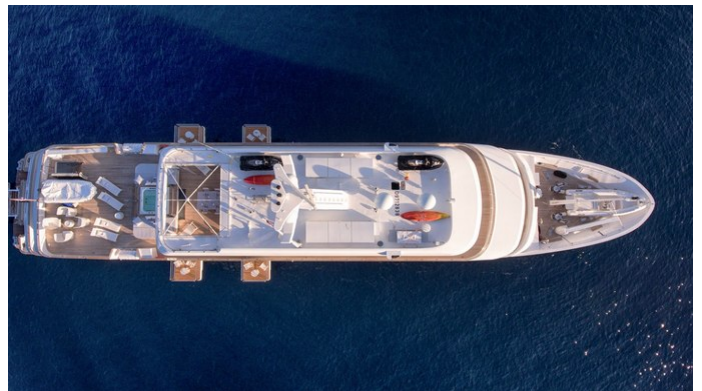

MORE PHOTOS, VIDEO OR INTERACTIVE DECK PLANS: