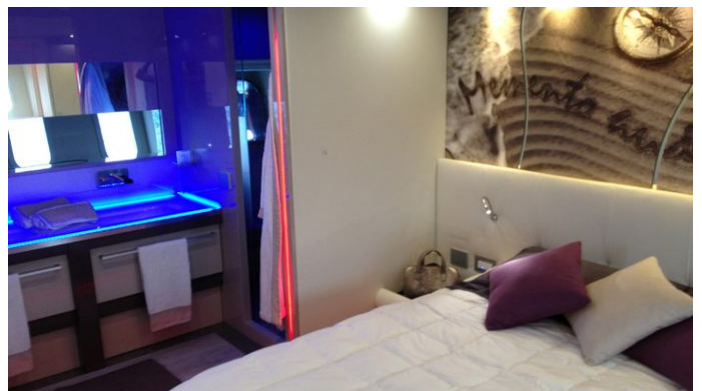

ACCOMMODATION

GUESTS	CABINS	CREW
8	4	3

CABIN CONFIGURATION
1 Master 1 VIP
2 Twin

CHARTER RATES

SUMMER
from
€28,200 / week + expenses

Details correct as of 20 Sep, 2024

FOR MORE INFORMATION:

[CLICK HERE](#) 

or SCAN QR CODE

MORE PHOTOS, VIDEO OR INTERACTIVE DECK PLANS:

[CLICK HERE](#)

YACHTMIND YACHT CHARTER

Superyacht YACHTMIND was built in 2010 by Jaguar Yachts. She is a 23.49m / 77'1 motor yacht with exterior design by . Yachtmind offers accommodation for up to 8 guests in 4 cabins with additional room for her crew of 3. She features a variety of amenities to ensure comfortable charter vacations, including, Air Conditioning & WiFi connection on board. She also carries an impressive collection of toys as listed below.

YACHTMIND AMENITIES & TOYS

Wi-Fi

Swimming Platform

Sunpads

Air Conditioning

For a full up-to-date list of leisure facilities or amenities onboard Motor Yacht Yachtmind please contact your Yacht Charter Broker prior to booking your vacation. If there is a particular water toy that you would like, but it is not listed, then it may be possible to rent this equipment for you.