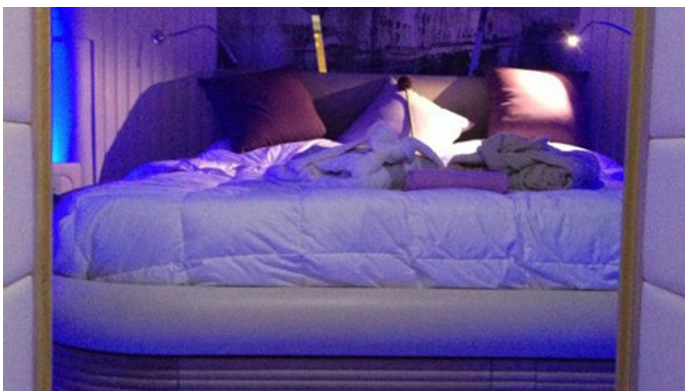

ACCOMMODATION

GUESTS	CABINS	CREW
8	4	3

CABIN CONFIGURATION
1 Master 1 VIP
2 Twin

CHARTER RATES

SUMMER
from
€28,200 / week + expenses

Details correct as of 20 Sep, 2024

FOR MORE INFORMATION:

[CLICK HERE](#) 

or SCAN QR CODE

MORE PHOTOS, VIDEO OR INTERACTIVE DECK PLANS:

[CLICK HERE](#)

YACHTMIND YACHT CHARTER

Superyacht YACHTMIND was built in 2010 by Jaguar Yachts. She is a 23.49m / 77'1 motor yacht with exterior design by . Yachtmind offers accommodation for up to 8 guests in 4 cabins with additional room for her crew of 3. She features a variety of amenities to ensure comfortable charter vacations, including, Air Conditioning & WiFi connection on board. She also carries an impressive collection of toys as listed below.

YACHTMIND AMENITIES & TOYS

Wi-Fi

Swimming Platform

Sunpads

Air Conditioning

For a full up-to-date list of leisure facilities or amenities onboard Motor Yacht Yachtmind please contact your Yacht Charter Broker prior to booking your vacation. If there is a particular water toy that you would like, but it is not listed, then it may be possible to rent this equipment for you.