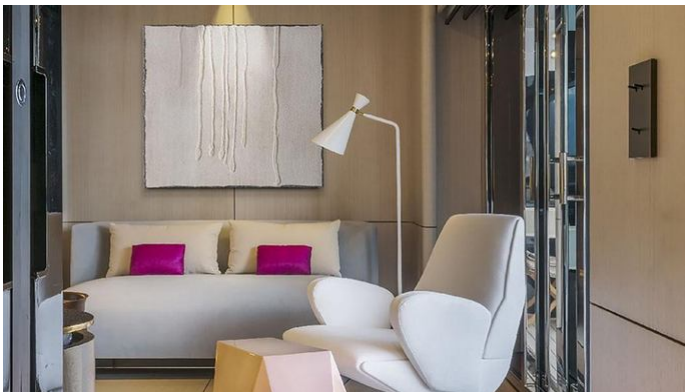

[CLICK HERE](#) 

or SCAN QR CODE

MORE PHOTOS, VIDEO OR INTERACTIVE DECK PLANS:

[CLICK HERE](#)

ENDEAVOUR 2 YACHT CHARTER

Superyacht ENDEAVOUR 2 was built in 2017 by Rossinavi. She is a 49.91m / 163'9 Endurance 50 motor yacht with exterior design by Team 4 Design and interior styling by Salvagni Architetti . Endeavour 2 offers accommodation for up to 10 guests in 5 cabins with additional room for her crew of 8. She features a variety of amenities to ensure comfortable charter vacations, including, Air Conditioning & At Anchor Stabilizers. She also carries an impressive collection of toys as listed below.

ENDEAVOUR 2 AMENITIES & TOYS

Wi-Fi

At-Anchor Stabilizers

Air Conditioning

For a full up-to-date list of leisure facilities or amenities onboard Motor Yacht Endeavour 2 please contact your Yacht Charter Broker prior to booking your vacation. If there is a particular water toy that you would like, but it is not listed, then it may be possible to rent this equipment for you.