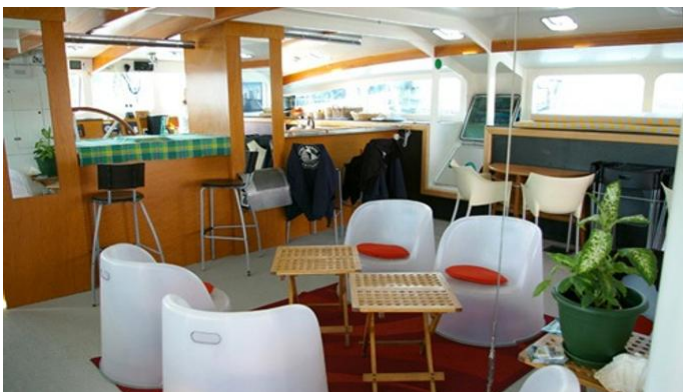

CRUISING SPEED
12 Knots

ACCOMMODATION

GUESTS CABINS CREW

16 8 3

CABIN CONFIGURATION
8 Double

CHARTER RATES

SUMMER
from
\$17,300 / week + expenses

WINTER
from
\$17,300 / week + expenses

Details correct as of 19 Sep, 2024

FOR MORE INFORMATION:

[CLICK HERE](#) 

or SCAN QR CODE

MORE PHOTOS, VIDEO OR INTERACTIVE DECK PLANS:

[CLICK HERE](#)

ATARAXIE YACHT CHARTER

Superyacht ATARAXIE was built in 2004 by Etoile Marine. She is a 24.6m / 80'9 motor/sailer yacht with exterior design by Etoile Marine and interior styling by Etoile Marine . Ataraxie offers accommodation for up to 16 guests in 8 cabins with additional room for her crew of 3. She features a variety of amenities to ensure comfortable charter vacations. She also carries an impressive collection of toys as listed below.

ATARAXIE AMENITIES & TOYS

For a full up-to-date list of leisure facilities or amenities onboard Motor/Sailer Yacht Ataraxie please contact your Yacht Charter Broker prior to booking your vacation. If there is a particular water toy that you would like, but it is not listed, then it may be possible to rent this equipment for you.