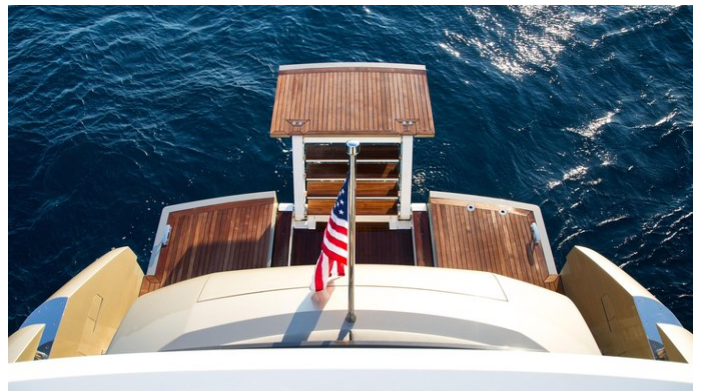

YachtCharterFleet

THE SMARTEST WAY TO SEARCH

CTC 8807

Yacht Charter Details for 'CTC 8807', the 28.85m Superyacht built by FX Yachts

SPECIFICATIONS

LENGTH
28.85m / 94'8

BEAM DRAFT
6.44m / 21'2 1.9m / 6'3

YEAR REFIT
2011 2017

CRUISING SPEED
20 Knots

ACCOMMODATION

GUESTS CABINS CREW
8 **4** **4**

CABIN CONFIGURATION
2 Double 2 Twin

CHARTER RATES

SUMMER
from
€47,000 / week + expenses

WINTER
from
€47,000 / week + expenses

Details correct as of 13 Nov, 2024

FOR MORE INFORMATION:

[CLICK HERE](#) 

or SCAN QR CODE

MORE PHOTOS, VIDEO OR INTERACTIVE DECK PLANS:

[CLICK HERE](#)

CTC 8807 YACHT CHARTER

Superyacht CTC 8807 was built in 2011 by FX Yachts. She is a 28.85m / 94'8 FX29 motor yacht with exterior design by Scaro Design and interior styling by Scaro Design . CTC 8807 offers accommodation for up to 8 guests in 4 cabins with additional room for her crew of 4. She features a variety of amenities to ensure comfortable charter vacations, including, At Anchor Stabilizers, Swimming Platform & Air Conditioning. She also carries an impressive collection of toys as listed below.

CTC 8807 AMENITIES & TOYS

Swimming Platform

At-Anchor Stabilizers

Air Conditioning

For a full up-to-date list of leisure facilities or amenities onboard Motor Yacht CTC 8807 please contact your Yacht Charter Broker prior to booking your vacation. If there is a particular water toy that you would like, but it is not listed, then it may be possible to rent this equipment for you.