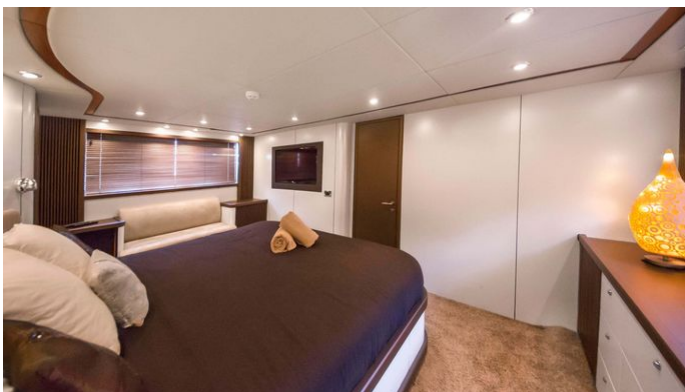

or SCAN QR CODE

MORE PHOTOS, VIDEO OR INTERACTIVE DECK PLANS:

[CLICK HERE](#)

JUST SMILE YACHT CHARTER

Superyacht JUST SMILE was built in 2006 by Sunseeker. She is a 24.97m / 81'11 Predator 82 motor yacht with exterior design by Don Shead Yacht Design and interior styling by Sunseeker . Just Smile offers accommodation for up to 7 guests in 4 cabins with additional room for her crew of 3. She features a variety of amenities to ensure comfortable charter vacations, including Air Conditioning. She also carries an impressive collection of toys as listed below.