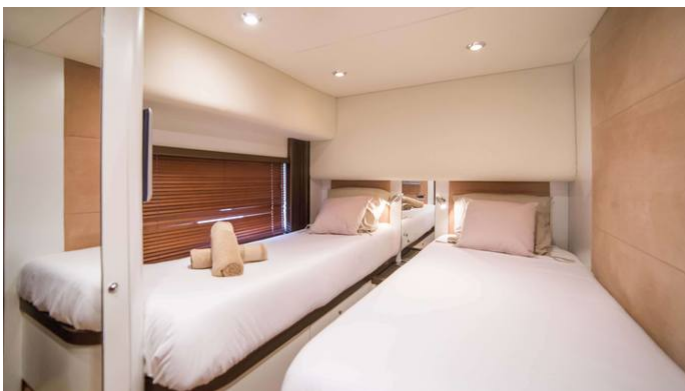

MORE PHOTOS, VIDEO OR INTERACTIVE DECK PLANS: