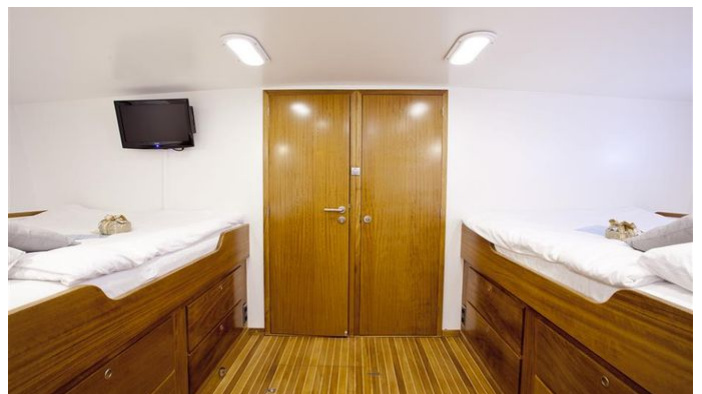

GUESTS	CABINS	CREW
8	3	3

CABIN CONFIGURATION
1 Master 2 Double

CHARTER RATES

Details correct as of 20 Sep, 2024

FOR MORE INFORMATION:

[CLICK HERE](#) 

or SCAN QR CODE

MORE PHOTOS, VIDEO OR INTERACTIVE DECK PLANS:

[CLICK HERE](#)

SPOOM YACHT CHARTER

Superyacht SPOOM was built in 1962 by Gideon Shipyards. She is a 24m / 78'9 Custom motor yacht with exterior design by . Spoom offers accommodation for up to 8 guests in 3 cabins with additional room for her crew of 3. She features a variety of amenities to ensure comfortable charter vacations. She also carries an impressive collection of toys as listed below.

SPOOM AMENITIES & TOYS

Wi-Fi

Air Conditioning

For a full up-to-date list of leisure facilities or amenities onboard Motor Yacht Spoom please contact your Yacht Charter Broker prior to booking your vacation. If there is a particular water toy that you would like, but it is not listed, then it may be possible to rent this equipment for you.