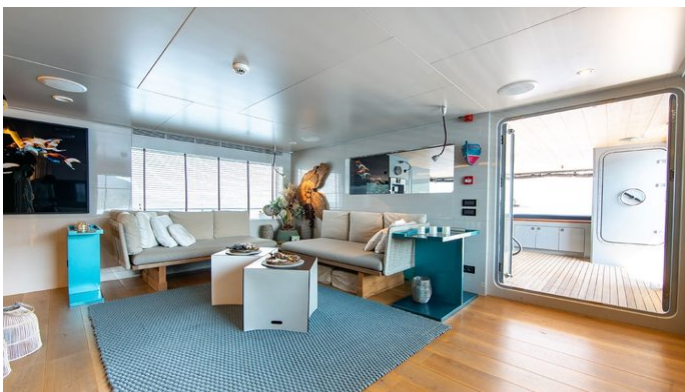

MORE PHOTOS, VIDEO OR INTERACTIVE DECK PLANS: