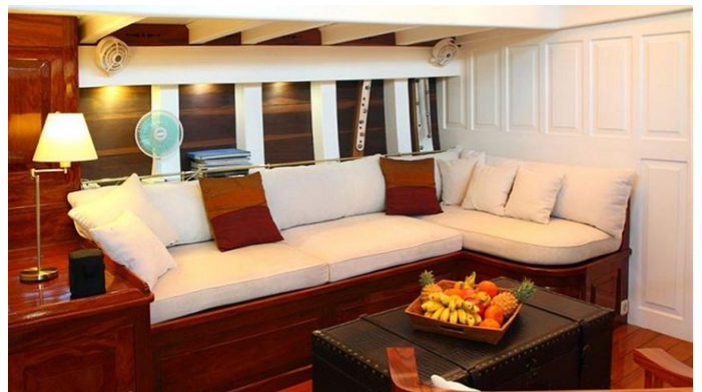

AVENTURE

Yacht Charter Details for 'Aventure', the 29m Superyacht built by Custom

SPECIFICATIONS

LENGTH
29m / 95'2

BEAM
6.1m / 20'

DRAFT
3.1m / 10'2

YEAR
2011

REFIT

CRUISING SPEED
9 Knots

ACCOMMODATION

GUESTS	CABINS	CREW
6	3	4

CABIN CONFIGURATION

1 Master 2 Double

CHARTER RATES

WINTER
from
€20,020 / week + expenses

Details correct as of 20 Sep, 2024

FOR MORE INFORMATION:

[CLICK HERE](#)

or SCAN QR CODE

MORE PHOTOS, VIDEO OR INTERACTIVE DECK PLANS:

[CLICK HERE](#)

AVENTURE YACHT CHARTER

Superyacht AVENTURE was built in 2011 by Custom. She is a 29m / 95'2 Custom sail yacht with exterior design by . Aventure offers accommodation for up to 6 guests in 3 cabins with additional room for her crew of . She features a variety of amenities to ensure comfortable charter vacations. She also carries an impressive collection of toys as listed below.

AVENTURE AMENITIES & TOYS

For a full up-to-date list of leisure facilities or amenities onboard Sail Yacht Aventure please contact your Yacht Charter Broker prior to booking your vacation. If there is a particular water toy that you would like, but it is not listed, then it may be possible to rent this equipment for you.