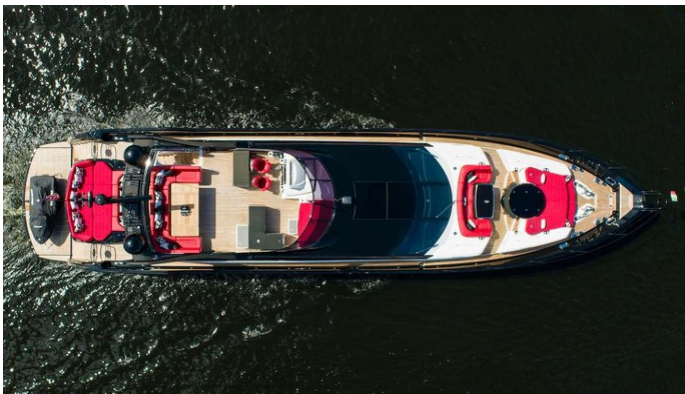

YachtCharterFleet

THE SMARTEST WAY TO SEARCH

MATZU

Yacht Charter Details for 'Matzu', the 30.78m Superyacht built by Sunseeker

SPECIFICATIONS

LENGTH
30.78m / 101'

BEAM
7.32m / 24'

DRAFT
2.44m / 8'

YEAR
2014

REFIT

CRUISING SPEED
24 Knots

ACCOMMODATION

GUESTS
10

CABINS
4

CREW
5

CABIN CONFIGURATION

or SCAN QR CODE

MORE PHOTOS, VIDEO OR INTERACTIVE DECK PLANS:

[CLICK HERE](#)

MATZU YACHT CHARTER

Superyacht MATZU was built in 2014 by Sunseeker. She is a 30.78m / 101' 101 Sport Yacht motor yacht with exterior design by Sunseeker and interior styling by Sunseeker . Matzu offers accommodation for up to 10 guests in 4 cabins with additional room for her crew of 5. She features a variety of amenities to ensure comfortable charter vacations, including, Swimming Platform, Foredeck Seating & Table, Sunpads, Air Conditioning, Deck Jacuzzi, Gym/exercise equipment, Stabilisers underway, Stabilizers at Anchor & WiFi connection on board. She also carries an impressive collection of toys as listed below.