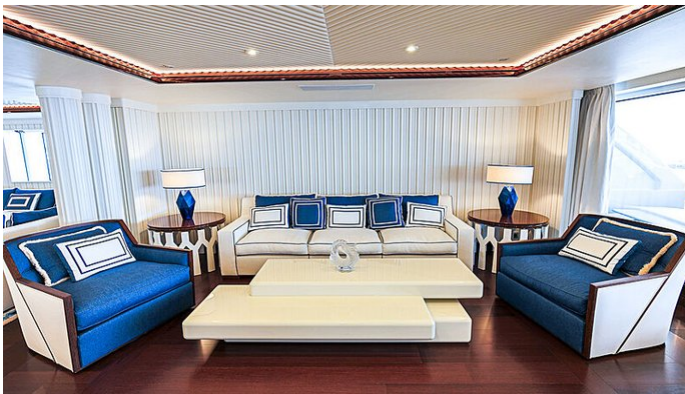

MORE PHOTOS, VIDEO OR INTERACTIVE DECK PLANS:

This document is not contractual. The yacht charters and their particulars displayed in the results above are displayed in good faith and whilst believed to be correct are not guaranteed. YachtCharterFleet.com does not warrant or assume any legal liability or responsibility for the accuracy, completeness, or usefulness of any information and/or images displayed. All information is subject to change without notice and is without warranty. Your preferred charter broker should provide you with yacht specifications, brochure and rates for your chosen dates during your charter yacht selection process. Starting prices are shown in a range of currencies for a one-week charter, unless otherwise indicated.