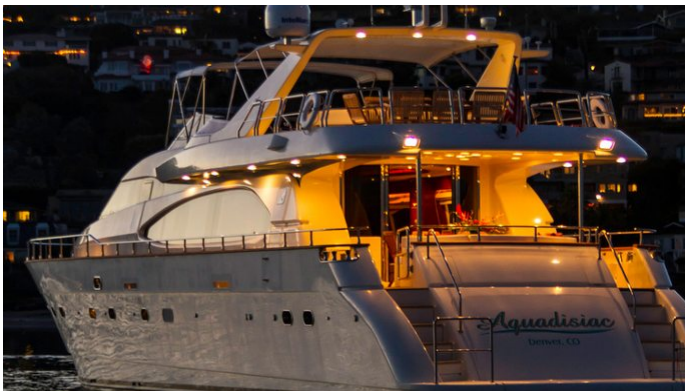

SEA HAWK

Yacht Charter Details for 'Sea Hawk', the 25.9m Superyacht built by Azimut

SPECIFICATIONS

LENGTH
25.9m / 85'

BEAM DRAFT
6.4m / 21' 1.73m / 5'8

YEAR REFIT
2002 2012

CRUISING SPEED
20 Knots

ACCOMMODATION

FOR MORE INFORMATION:

[CLICK HERE](#) 

or SCAN QR CODE

MORE PHOTOS, VIDEO OR INTERACTIVE DECK PLANS:

[CLICK HERE](#)

SEA HAWK YACHT CHARTER

Superyacht SEA HAWK was built in 2002 by Azimut. She is a 25.9m / 85' Azimut 85 Ultimate motor yacht with exterior design by Stefano Righini and interior styling by Azimut . Sea Hawk offers accommodation for up to 8 guests in 4 cabins with additional room for her crew of 4. She features a variety of amenities to ensure comfortable charter vacations, including, Bow Thruster & Tender Garage. She also carries an impressive collection of toys as listed below.

SEA HAWK AMENITIES & TOYS

Tender Garage

Bow Thruster

For a full up-to-date list of leisure facilities or amenities onboard Motor Yacht Sea Hawk please contact your Yacht Charter Broker prior to booking your vacation. If there is a particular water toy that you would like, but it is not listed, then it may be possible to rent this equipment for you.