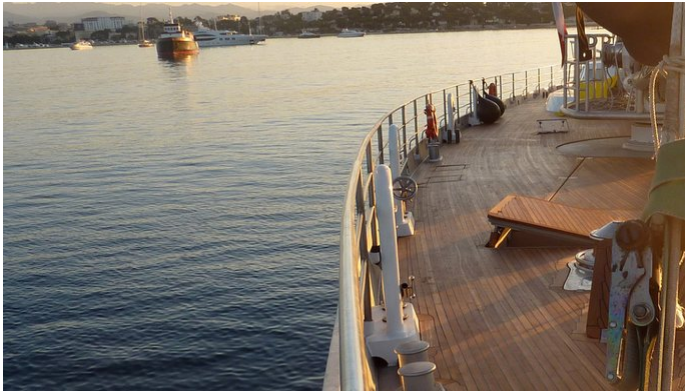

DWINGER

Yacht Charter Details for 'Dwinger', the 48.5m Superyacht built by Royal Huisman

SPECIFICATIONS

LENGTH
48.5m / 159'1

BEAM DRAFT
10.8m / 35'5 2.95m / 9'8

YEAR REFIT
2012

CRUISING SPEED
10 Knots

ACCOMMODATION

[CLICK HERE](#) 

or SCAN QR CODE

MORE PHOTOS, VIDEO OR INTERACTIVE DECK PLANS:

[CLICK HERE](#)

DWINGER YACHT CHARTER

Superyacht DWINGER was built in 2012 by Royal Huisman. She is a 48.5m / 159'1 Custom sail yacht with exterior design by . Dwinger offers accommodation for up to 11 guests in 6 cabins with additional room for her crew of 7. She features a variety of amenities to ensure comfortable charter vacations, including, Air Conditioning, WiFi connection on board & Gym/exercise equipment. She also carries an impressive collection of toys as listed below.

DWINGER AMENITIES & TOYS

Wi-Fi

Gym

Air Conditioning

For a full up-to-date list of leisure facilities or amenities onboard Sail Yacht Dwinger please contact your Yacht Charter Broker prior to booking your vacation. If there is a particular water toy that you would like, but it is not listed, then it may be possible to rent this equipment for you.