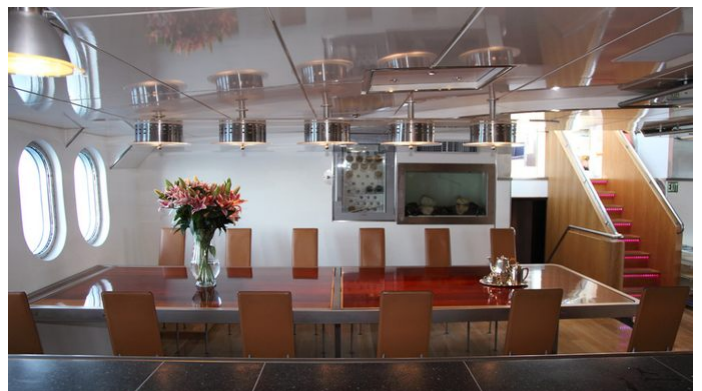

[CLICK HERE](#) 

or SCAN QR CODE

MORE PHOTOS, VIDEO OR INTERACTIVE DECK PLANS:

[CLICK HERE](#)

DWINGER YACHT CHARTER

Superyacht DWINGER was built in 2012 by Royal Huisman. She is a 48.5m / 159'1 Custom sail yacht with exterior design by . Dwinger offers accommodation for up to 11 guests in 6 cabins with additional room for her crew of 7. She features a variety of amenities to ensure comfortable charter vacations, including, Air Conditioning, WiFi connection on board & Gym/exercise equipment. She also carries an impressive collection of toys as listed below.

DWINGER AMENITIES & TOYS

Wi-Fi

Gym

Air Conditioning

For a full up-to-date list of leisure facilities or amenities onboard Sail Yacht Dwinger please contact your Yacht Charter Broker prior to booking your vacation. If there is a particular water toy that you would like, but it is not listed, then it may be possible to rent this equipment for you.