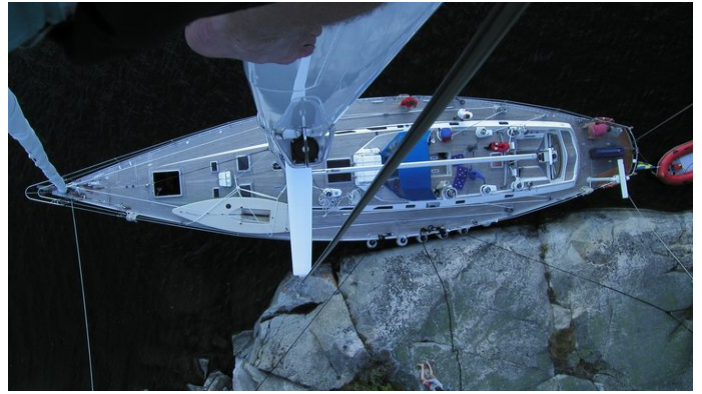

MORE PHOTOS, VIDEO OR INTERACTIVE DECK PLANS:

[CLICK HERE](#)