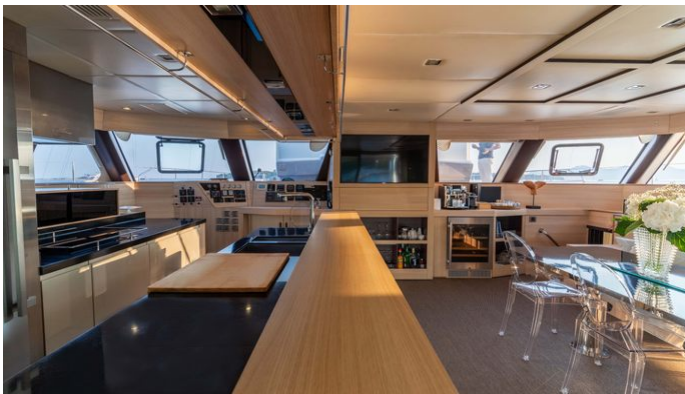

FOR MORE INFORMATION:

[CLICK HERE](#) 

or SCAN QR CODE

MORE PHOTOS, VIDEO OR INTERACTIVE DECK PLANS:

[CLICK HERE](#)

SEAZEN II YACHT CHARTER

Superyacht SEAZEN II was built in 2008 by Sunreef Yachts. She is a 21.41m / 70'3 Sunreef 70 sail yacht with exterior design by and interior styling by Sunreef Yachts . Seazen II offers accommodation for up to 9 guests in 4 cabins with additional room for her crew of 3. She features a variety of amenities to ensure comfortable charter vacations, including, Air Conditioning & WiFi connection on board. She also carries an impressive collection of toys as listed below.

SEAZEN II AMENITIES & TOYS

Wi-Fi

Air Conditioning

Satellite TV

For a full up-to-date list of leisure facilities or amenities onboard Sail Yacht Seazen II please contact your Yacht Charter Broker prior to booking your vacation. If there is a particular water toy that you would like, but it is not listed, then it may be possible to rent this equipment for you.