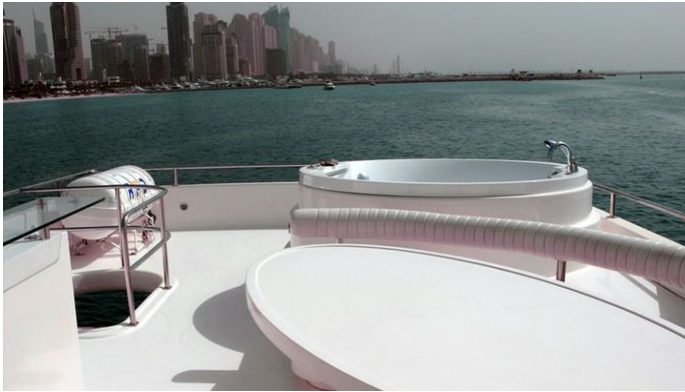

MORE PHOTOS, VIDEO OR INTERACTIVE DECK PLANS: