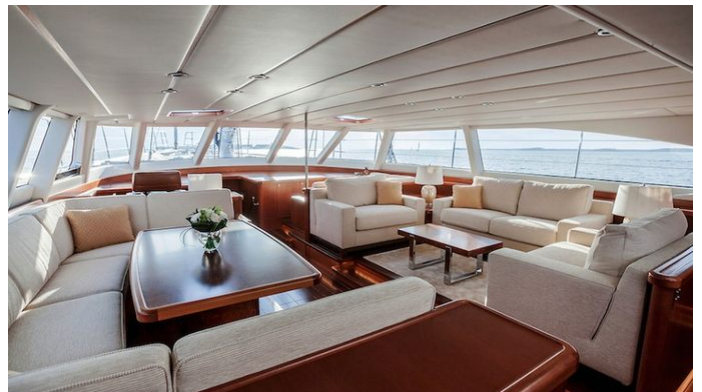

SELENA

Yacht Charter Details for 'Selena', the 31.89m Superyacht built by Nautor's Swan

SPECIFICATIONS

LENGTH
31.89m / 104'8

BEAM DRAFT
7.57m / 24'10 4m / 13'1

YEAR REFIT
2014

CRUISING SPEED
0 Knots

ACCOMMODATION

MORE PHOTOS, VIDEO OR INTERACTIVE DECK PLANS:

[CLICK HERE](#)

SELENA YACHT CHARTER

Superyacht SELENA was built in 2014 by Nautor's Swan. She is a 31.89m / 104'8 Swan 105 sail yacht with exterior design by , German Frers & Nautor's Swan and interior styling by & Beiderbeck Designs . Selena offers accommodation for up to 8 guests in 4 cabins with additional room for her crew of 4. She features a variety of amenities to ensure comfortable charter vacations. She also carries an impressive collection of toys as listed below.

SELENA AMENITIES & TOYS

Wi-Fi

Swimming Platform

Air Conditioning

For a full up-to-date list of leisure facilities or amenities onboard Sail Yacht Selena please contact your Yacht Charter Broker prior to booking your vacation. If there is a particular water toy that you would like, but it is not listed, then it may be possible to rent this equipment for you.