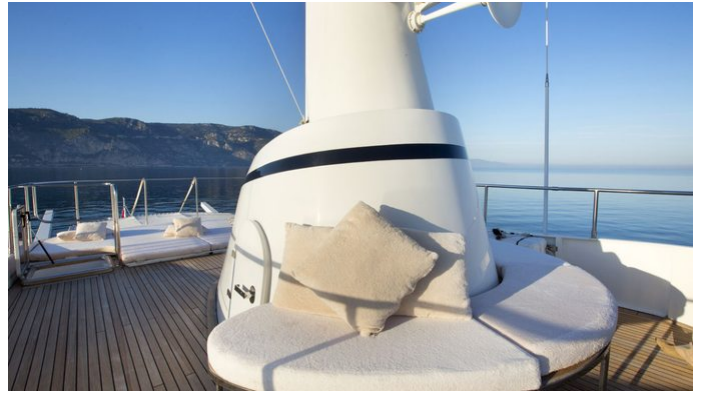

MORE PHOTOS, VIDEO OR INTERACTIVE DECK PLANS: