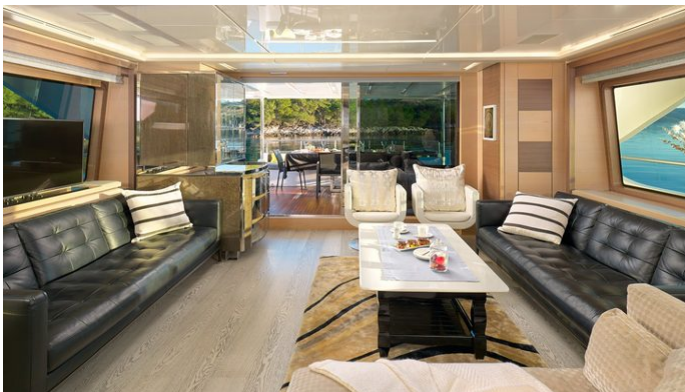

MORE PHOTOS, VIDEO OR INTERACTIVE DECK PLANS:

This document is not contractual. The yacht charters and their particulars displayed in the results above are displayed in good faith and whilst believed to be correct are not guaranteed. YachtCharterFleet.com does not warrant or assume any legal liability or responsibility for the accuracy, completeness, or usefulness of any information and/or images displayed. All information is subject to change without notice and is without warranty. Your preferred charter broker should provide you with yacht specifications, brochure and rates for your chosen dates during your charter yacht selection process. Starting prices are shown in a range of currencies for a one-week charter, unless otherwise indicated.