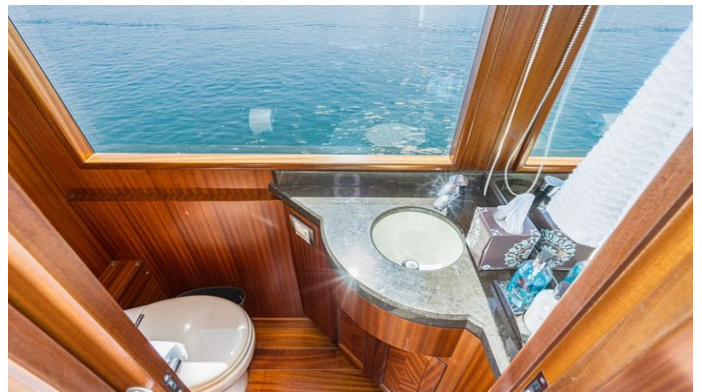

MORE PHOTOS, VIDEO OR INTERACTIVE DECK PLANS: