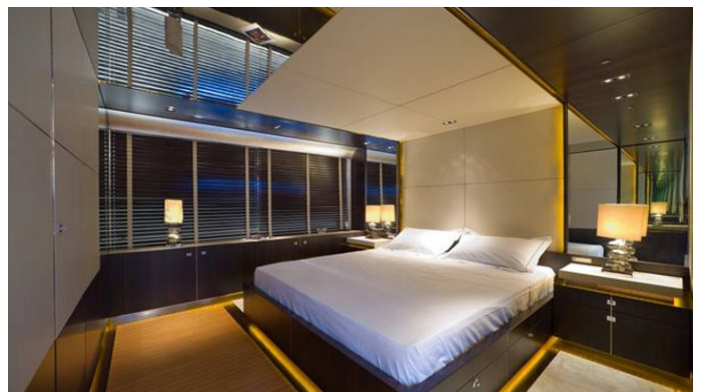

MORE PHOTOS, VIDEO OR INTERACTIVE DECK PLANS: