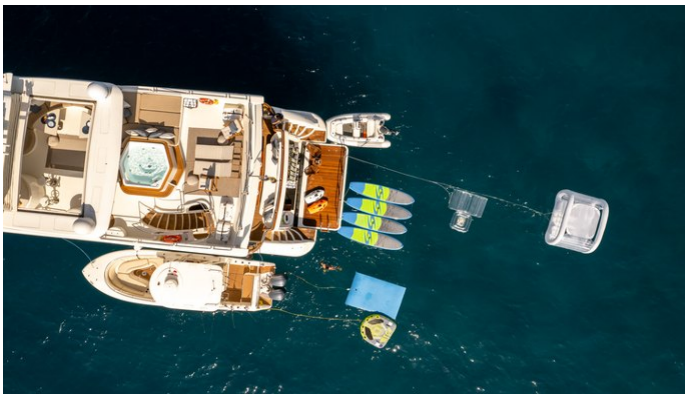

YachtCharterFleet

THE SMARTEST WAY TO SEARCH

CAPELLA

Yacht Charter Details for 'Capella', the 35.46m Superyacht built by Azimut

SPECIFICATIONS

LENGTH

35.46m / 116'4

BEAM

or SCAN QR CODE

MORE PHOTOS, VIDEO OR INTERACTIVE DECK PLANS:

[CLICK HERE](#)

CAPELLA YACHT CHARTER

Superyacht CAPELLA was built in 2006 by Azimut. She is a 35.46m / 116'4 Grande 116 motor yacht with exterior design by Stefano Righini and interior styling by Carlo Galeazzi . Capella offers accommodation for up to 10 guests in 5 cabins with additional room for her crew of 6. She features a variety of amenities to ensure comfortable charter vacations, including, Air Conditioning, At Anchor Stabilizers, Bow Thruster, Jacuzzi (on deck), Outdoor Bar, Underwater Lights, Sun Deck & Sunpads. She also carries an impressive collection of toys as listed below.

CAPELLA AMENITIES & TOYS

Underwater Lights

Outdoor Bar

Sun Deck

Bow Thruster

Starlink

At-Anchor Stabilizers

Sunpads

Deck Jacuzzi

Air Conditioning

For a full up-to-date list of leisure facilities or amenities onboard Motor Yacht Capella please contact your Yacht Charter Broker prior to booking your vacation. If there is a particular water toy that you would like, but it is not listed, then it may be possible to rent this equipment for you.