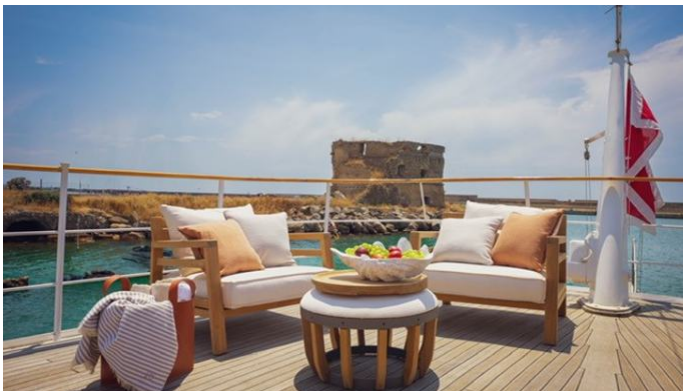

MORE PHOTOS, VIDEO OR INTERACTIVE DECK PLANS:

[CLICK HERE](#)